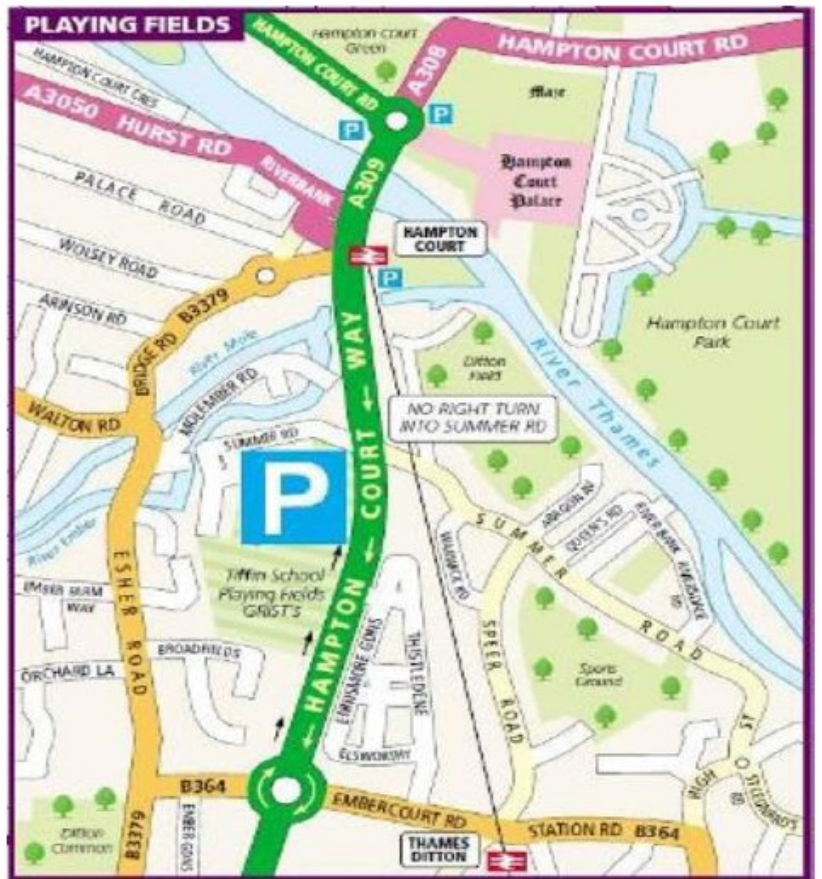

Directions to the Tiffin School playing fields

Grists, Summer Road, East Molesey, KT8 9LS

Please go to [FIND US](#) under ABOUT US

Or

[Google maps](#)

If Grists car park is full please continue along Summer Road all the way to the Old Tiffinian playing fields where there is more parking.

Please do not park on the side of the road as residents need full time access.

BUSES AND COACHES PLEASE NOTE:

There is no room for large vehicles to enter Summer Road. Buses and coaches should use the lay-by just past Summer Road on Hampton Court Way to drop off and collect visiting teams as illustrated below